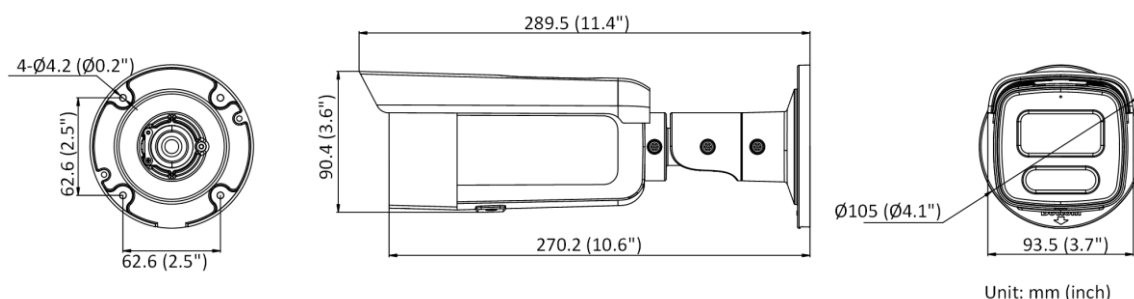

Linkage	Upload to FTP/NAS/memory card, notify surveillance center, send email, trigger alarm output, trigger recording, trigger capture, audible warning, strobe light
<b>Deep Learning Function</b>	
Face Capture	Yes
Perimeter Protection	Line crossing, intrusion, region entrance, region exiting Support alarm triggering by specified target types (human and vehicle)
<b>General</b>	
Power	12 VDC $\pm$ 25%, 0.88 A, max. 10.5 W, $\varnothing$ 5.5 mm coaxial power plug, reverse polarity protection, PoE: IEEE 802.3af, Class 3, max. 12.5 W
Material	Front cover: metal, body: metal, bracket: Metal
Dimension	286.7 mm $\times$ 93.3 mm $\times$ 91.2 mm (11.3" $\times$ 3.7" $\times$ 3.6")
Package Dimension	386 mm $\times$ 156 mm $\times$ 155 mm (15.2" $\times$ 6.1" $\times$ 6.1")
Weight	Approx. 1205 g (2.7 lb.)
With Package Weight	Approx. 1920 g (4.2 lb.)
Storage Conditions	-30 °C to 60 °C (-22 °F to 140 °F). Humidity 95% or less (non-condensing)
Startup and Operating Conditions	-30 °C to 60 °C (-22 °F to 140 °F). Humidity 95% or less (non-condensing)
General Function	Heartbeat, mirror, flash log, password reset via email, pixel counter, anti-banding
Language	33 languages: English, Russian, Estonian, Bulgarian, Hungarian, Greek, German, Italian, Czech, Slovak, French, Polish, Dutch, Portuguese, Spanish, Romanian, Danish, Swedish, Norwegian, Finnish, Croatian, Slovenian, Serbian, Turkish, Korean, Traditional Chinese, Thai, Vietnamese, Japanese, Latvian, Lithuanian, Portuguese (Brazil), Ukrainian
<b>Approval</b>	
EMC	CE-EMC: EN 55032:2015+A1:2020, EN 50130-4:2011+A1:2014, EN IEC 61000-3-2:2019+A1:2021, EN 61000-3-3:2013+A1:2019+A2:2021, RCM: AS/NZS CISPR 32: 2015, IC: ICES-003: Issue 7, KC: KN32: 2015, KN35: 2015
Safety	UL: UL 62368-1, CB: IEC 62368-1: 2014+A11, CE-LVD: EN 62368-1: 2014/A11: 2017
Environment	CE-RoHS: 2011/65/EU
Protection	IP67: IEC 60529-2013

## Dimension